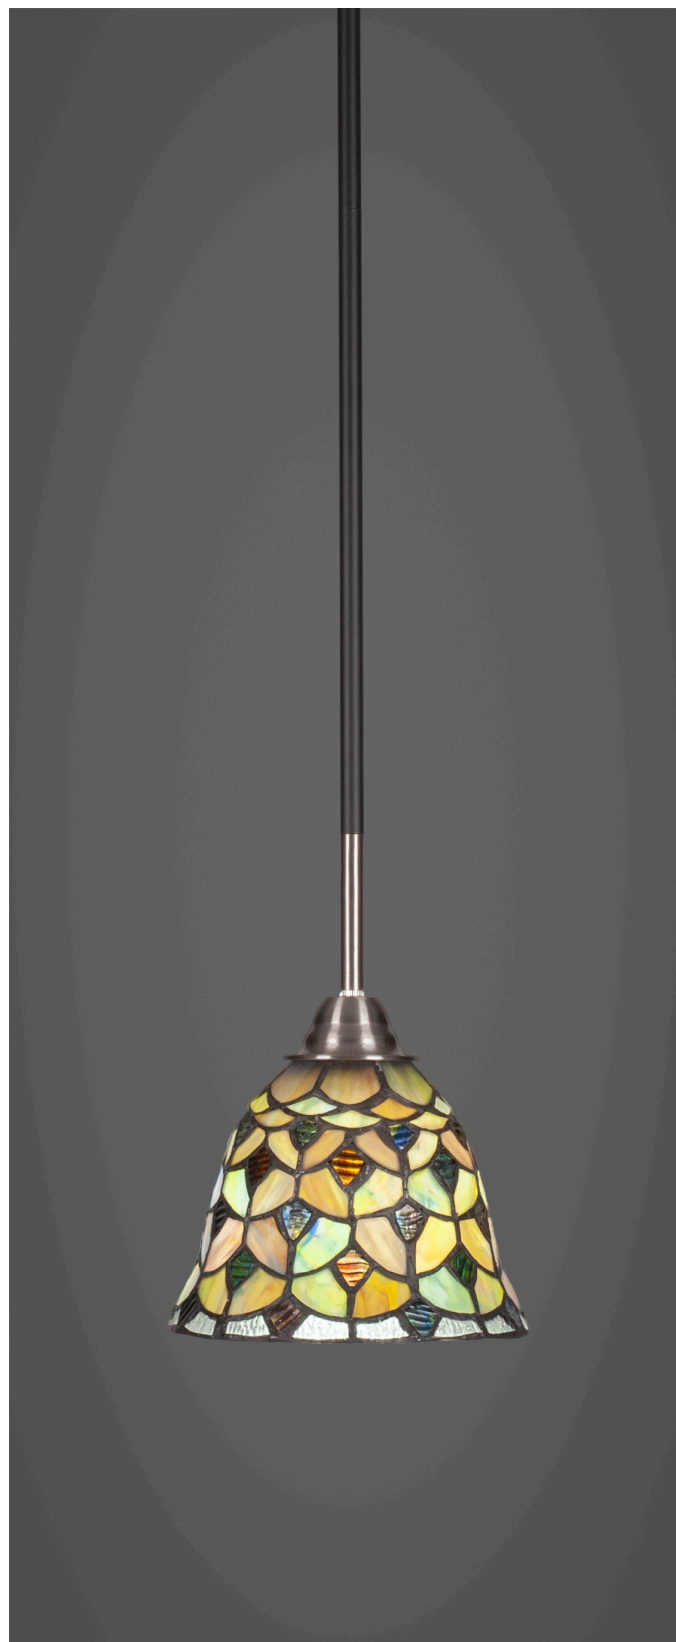

# TOLTEC

-LIGHTING-

Published on Tolteclight (<http://toltecltg.com>)

## 3401-MBBN-9965

**SKU:** 3401-MBBN-9965

Paramount 1 Light Mini Pendant In Matte Black And Brushed Nickel Finish With 7" Crescent Art Glass

**Finish Color:** Matte Black & Brushed Nickel

**Bulb Info:** 1 medium base 100 watt bulb(s) (not included)

Medium Base LED bulb(s) can be used

UL/CUL Listed

**Comes Standard With:** Comes With 1-3", 1-6", 3-12" Stem Sections And 8 FT. Of Wire

**Canopy Image:**

**Width:** 7"

**Height:** 9.75"

**Weight:** 5 lb

**Canopy:** 5" in Dia. X H 3"