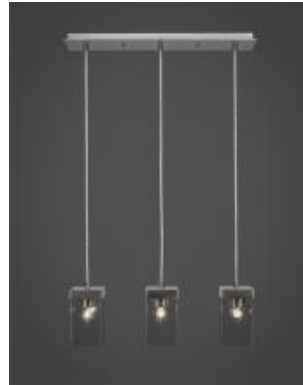

TOLTEC

-LIGHTING-

Published on Tolteclight (<http://toltecltg.com>)

3213-GP-530

SKU: 3213-GP-530

Nouvelle 3 Light Cord Multi Light Mini Pendant Shown
In Graphite Finish With 4" Clear Bubble Glass

Finish Color: Graphite

Bulb Info: 3 medium base 60 watt bulb(s) (not
included)

Length: 24"

Height: 8"

Weight: 12 lb