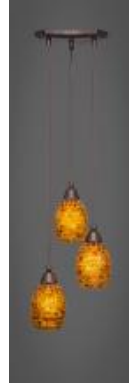

# TOLTEC

-LIGHTING-

Published on Tolteclight (<http://toltecltg.com>)

---

**28-BRZ-409**

**SKU:** 28-BRZ-409

Europa 3 Light Multi Light Mini Pendant Shown In  
Bronze Finish With 5" Copper Mosaic Glass

**Finish Color:** Bronze

**Bulb Info:** 3 medium base 100 watt bulb(s) (not  
included)

**Height:** 9.25"

**Weight:** 5 lb