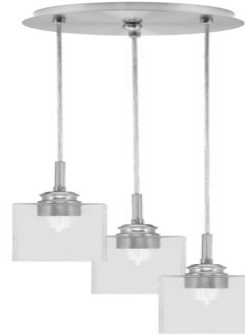

1816-BN-530

Toltec Lighting 1816-BN-530 Array 3 Light Cord Hung Cluster Pandalier, Brushed Nickel Finish, 4" Square Clear Bubble Glass

In Stock

Width: 9.75"

Height: 12.75"

Weight: 6 lbs

Canopy: W 8.75" x H 2"

Min. Hanging Height: 14.75"

Max. Hanging Height: 158.75"

Comes standard with:

- 12 FT. Of Cord Per Socket
- Works On A Sloped Ceiling

Bulb info:

- 3 medium base 60 watt bulb(s) (not included)
- Medium Base LED bulb(s) can be used
- UL/CUL Listed
- Dimmable (Dimmer Not Included)

Assembly instructions:

- [assembly_sheet_1816.pdf](#)

Product Description

Enhance your space with the Array 3-Light Cord Hung Cluster Pandalier. Installation is a breeze, simply connect it to a 120 volt power supply and enjoy. Maintenance is simple. Just wipe with a damp cloth and do not use chemical cleaners. Choose from multiple finish and color variations to find the perfect match for your decor.