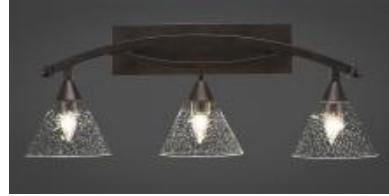

TOLTEC

-LIGHTING-

Published on Tolteclight (<http://toltecltg.com>)

173-BRZ-302

SKU: 173-BRZ-302

Bow 3 Light Bath Bar Shown In Bronze Finish With 7" Clear Bubble Glass

Finish Color: Bronze

Bulb Info: 3 medium base 100 watt bulb(s) (not included)

Length: 28.25"

Depth: 9.75

Height: 10.75"

Weight: 7 lb

Backplate: W 16" x H 4.25"