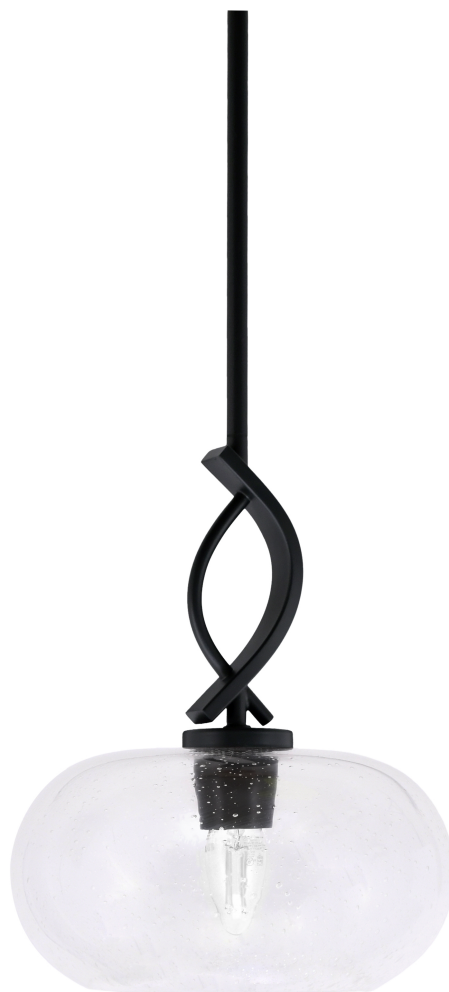


TOLTEC

-LIGHTING-

Published on Tolteclight (<http://toltecltg.com>)

3901-MB-204

SKU: 3901-MB-204

Cavella 1 Light Stem Mini Pendant Shown In Matte Black Finish With 10" Clear Bubble Glass

Finish Color: Matte Black

Bulb Info: 1 medium base 100 watt bulb(s) (not included)

Medium Base LED bulb(s) can be used

UL/CUL Listed

Comes Standard With: Comes With 1-3", 1-6", And 3-12" Stem Sections/Hang Straight Swivel And 8 FT. Of Wire

Canopy Image:

Width: 10"

Height: 12.5"

Weight: 4 lb

Canopy: W 6" dia. H 3"

Min Hanging Height:15.5

Max Hanging Height:60.5

Assembly Instructions: