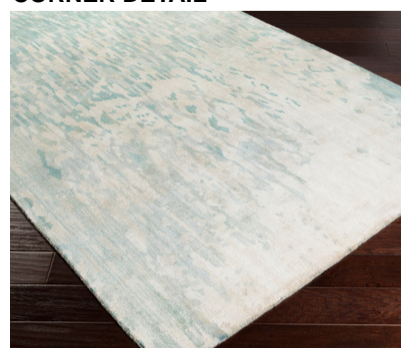

## Watercolor WAT-5004

**CORNER DETAIL**

### DETAILS

100% Wool  
Hand Knotted  
Medium Pile, 0.39"  
Made in India

### SIZES AVAILABLE

2' x 3'  
5' x 8'  
8' x 11'  
18" Sample