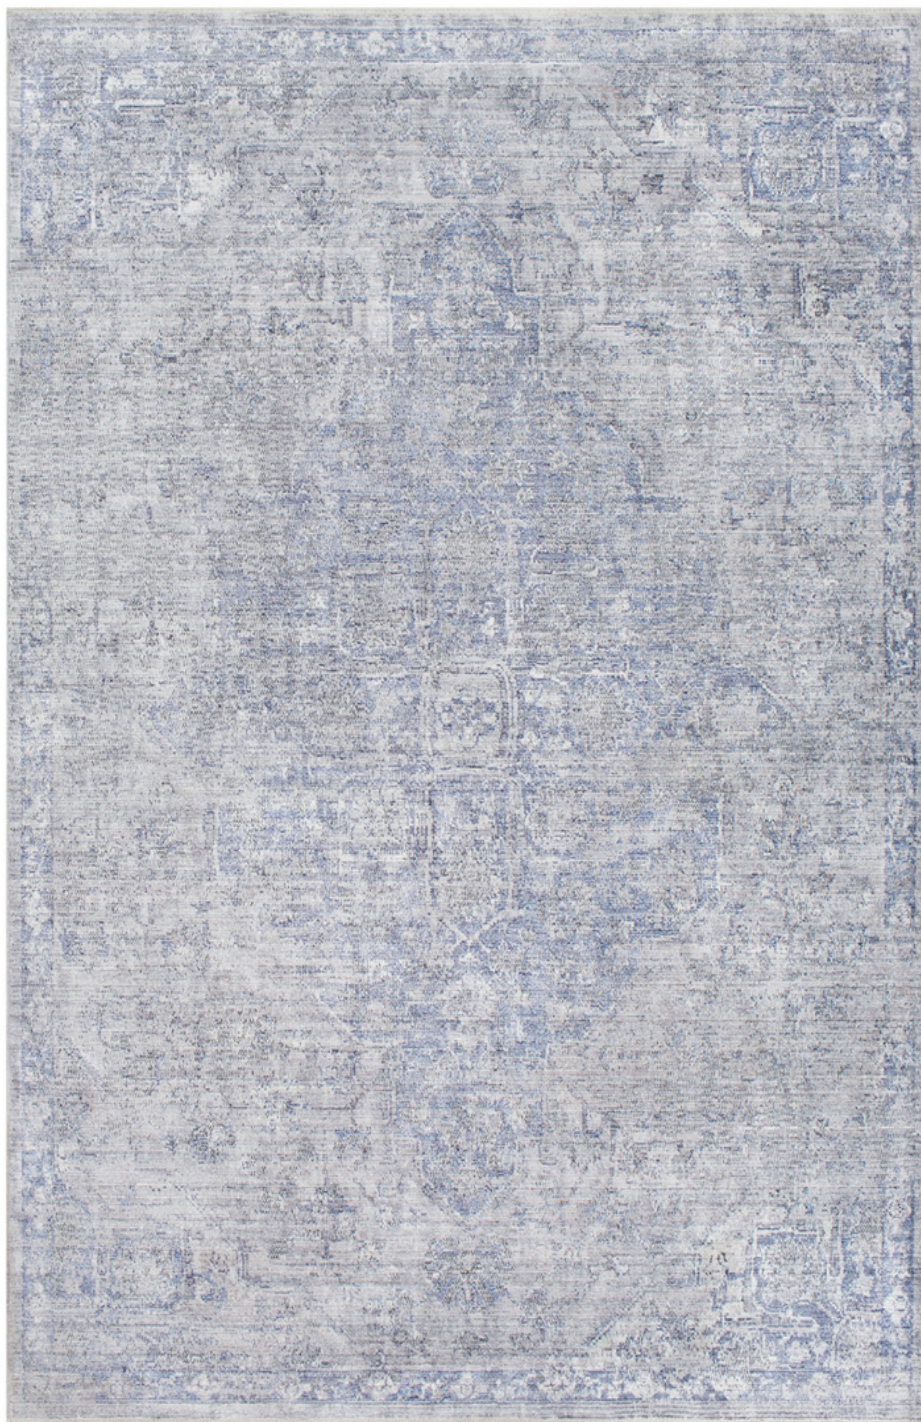

Wonder WAM-2300

CORNER DETAIL

DETAILS

80% Viscose, 20% Polyester

Machine Woven

Low Pile, 0.19"

Made in Turkey

SIZES AVAILABLE

2' x 2'11"

5' x 7'10"

7'10" x 10'10"

9' x 13'1"

3'1" x 9'

18" Sample