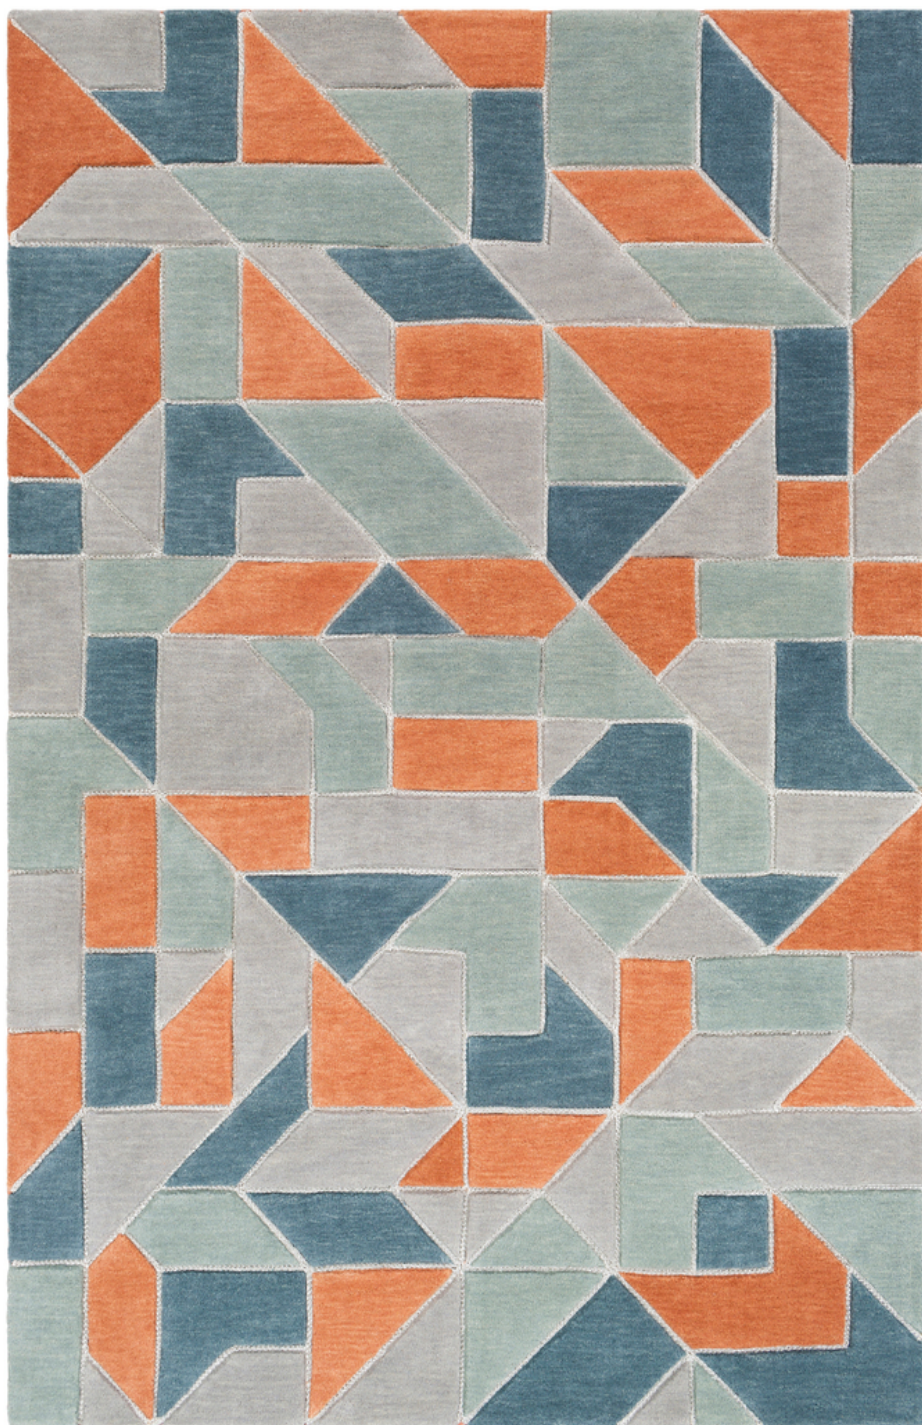

Vernier VRN-1016

CORNER DETAIL

DETAILS

80% Wool, 20% Polyester

Hand Tufted

High Pile, 0.75"

Made in India

SIZES AVAILABLE

2' x 3'

5' x 7'6"

8' x 10'

18" Sample