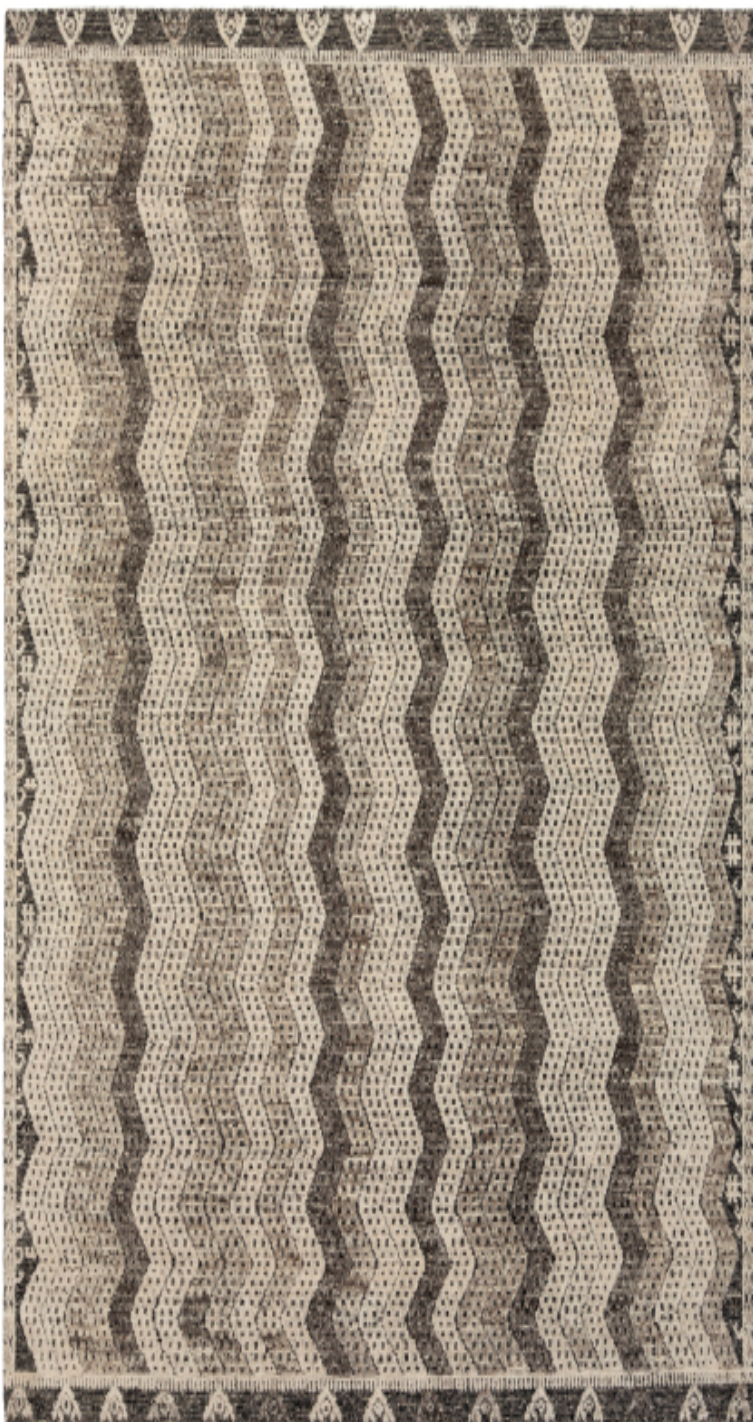

Tunus TUN-2302

CORNER DETAIL

DETAILS

100% NZ Wool
Hand Knotted
Low Pile, 0.25"
Made in India

SIZES AVAILABLE

2' x 3'
4' x 6'
6' x 9'
8' x 10'
9' x 12'
18" Sample