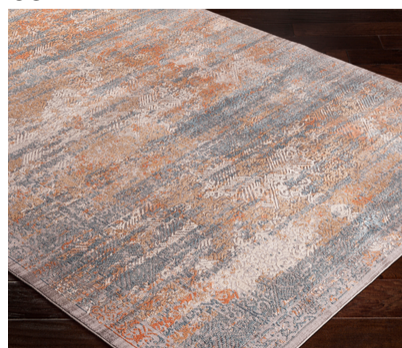

## Topkapi TPK-2304

**CORNER DETAIL**

### DETAILS

85% Polyester, 15% Polypropylene

Machine Woven

High Pile/Low Pile, 0.31"

Made in Turkey

### SIZES AVAILABLE

2' x 2'11"

5'3" x 7'3"

6'9" x 9'6"

7'10" x 10'2"

9' x 13'1"

2'7" x 10'2"

18" Sample