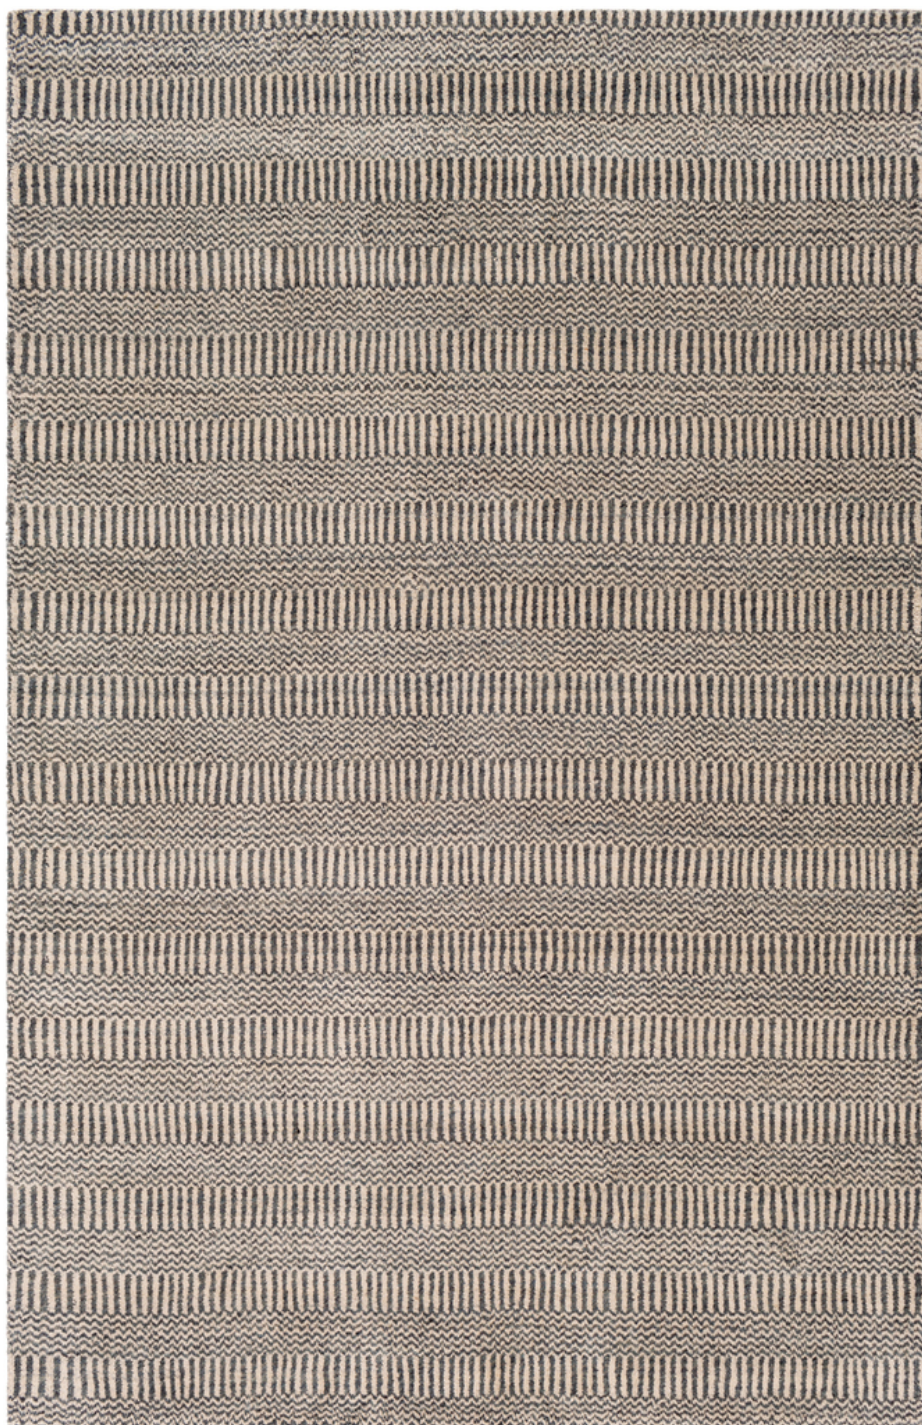

Teton TET-1002

CORNER DETAIL

DETAILS

100% Wool
Hand Loomed
Medium Pile, 0.39"
Made in India

SIZES AVAILABLE

2' x 3'
5' x 7'6"
8' x 10'
18" Sample