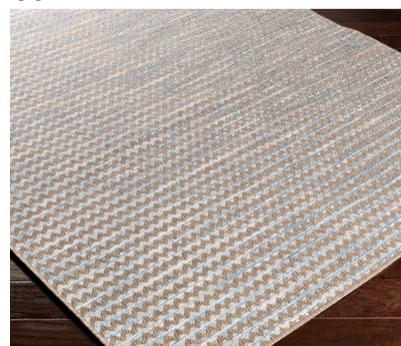

Santa Cruz STZ-6009

CORNER DETAIL

DETAILS

100% Polypropylene

Machine Woven

No Pile, 0"

Made in Belgium

SIZES AVAILABLE

2' x 37"

3'11" x 5'7"

5'3" x 7'7"

7'10" x 10'10"

18" Sample