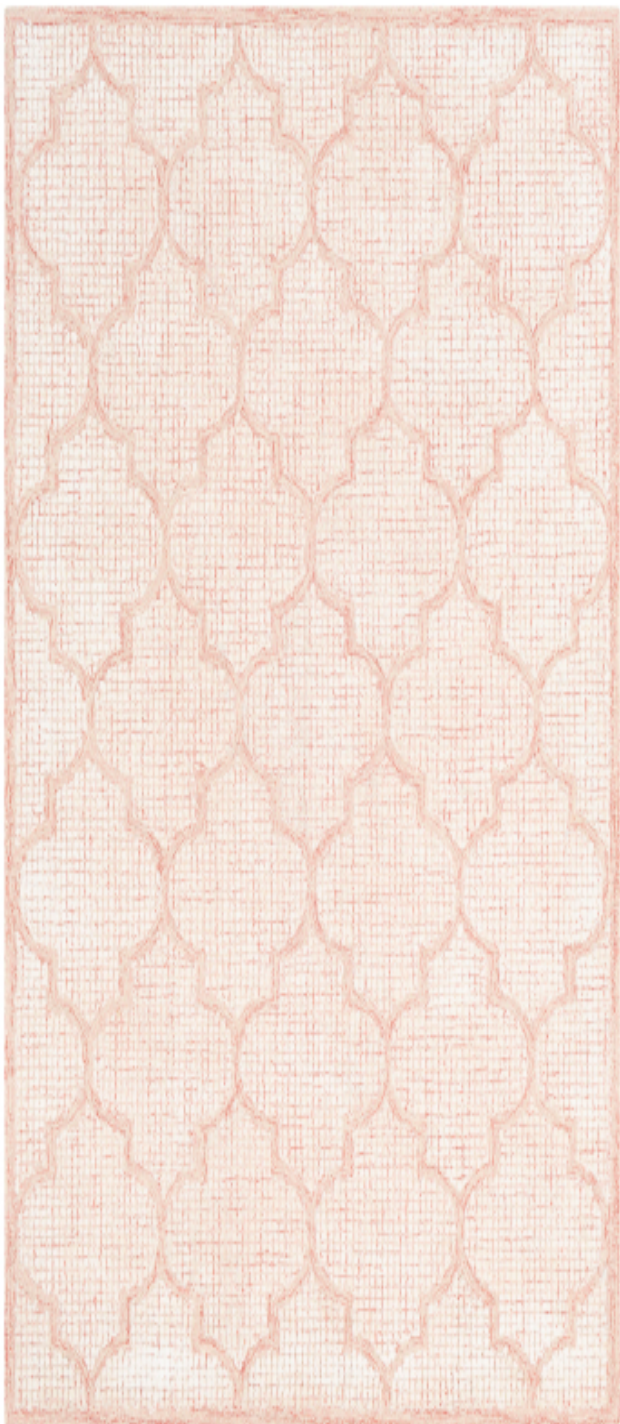

## Starlit STR-2307

### CORNER DETAIL

#### DETAILS

60% Viscose, 40% Wool

Hand Tufted

Medium Pile, 0.34"

Made in India

#### SIZES AVAILABLE

2' x 3'

4' x 6'

5' x 7'6"

6' x 9'

8' x 10'

9' x 12'

18" Sample