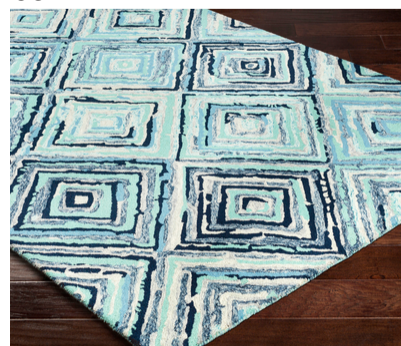

## Serafina SRF-2025

**CORNER DETAIL**

### DETAILS

100% Wool  
Hand Hooked  
Medium Pile, 0.25"  
Made in India

### SIZES AVAILABLE

2' x 3'                      2'6" x 8'  
3'3" x 5'3"                18" Sample  
4' x 6'  
5' x 7'6"  
6' x 9'  
8' x 10'  
9' x 13'