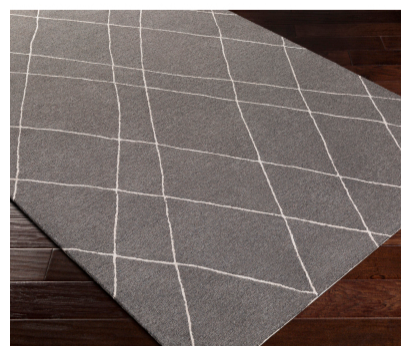

Sinop SNP-2305

CORNER DETAIL

DETAILS

100% Wool
Hand Tufted
Low Pile, 0.15"
Made in India

SIZES AVAILABLE

2' x 3'
4' x 6'
5' x 7'6"
6' x 9'
8' x 10'
8'10" x 12'
18" Sample