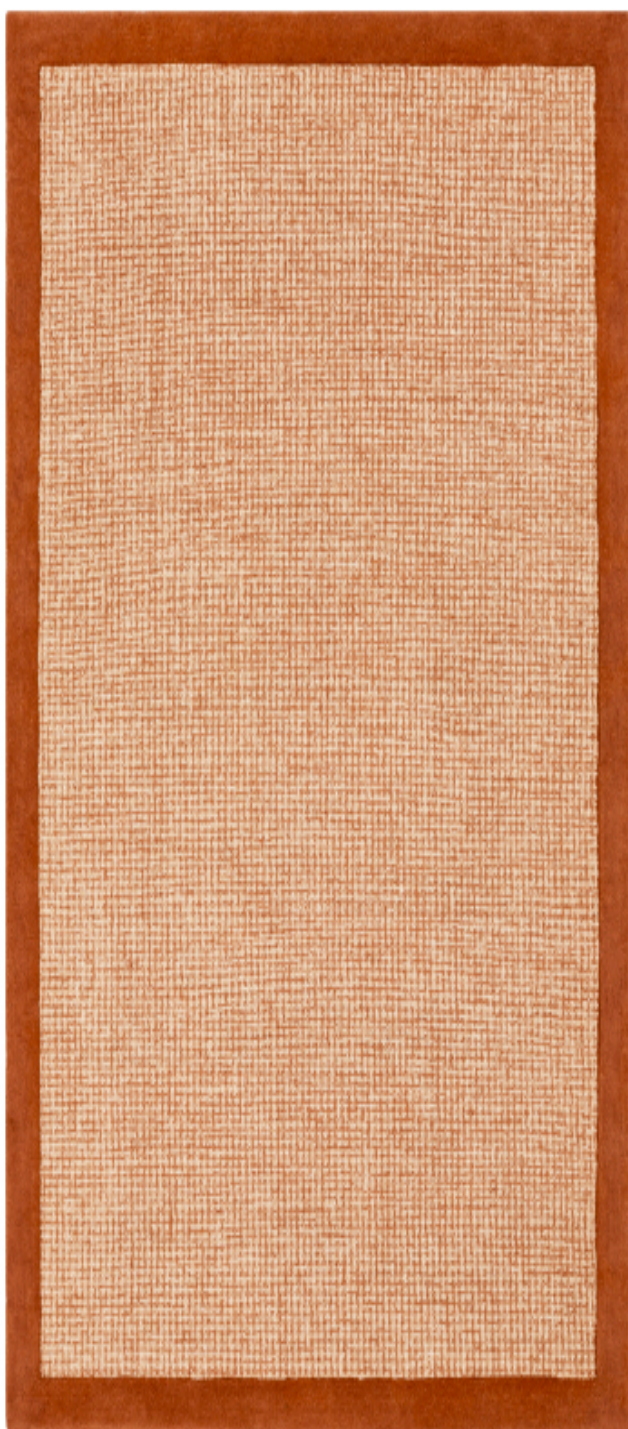

Siena SNA-2304

CORNER DETAIL

DETAILS

100% Wool
Hand Tufted
Medium Pile, 0.39"
Made in India

SIZES AVAILABLE

2' x 3' 18" Sample
4' x 6'
5' x 7'6"
6' x 9'
8' x 10'
9' x 12'
2'6" x 8'