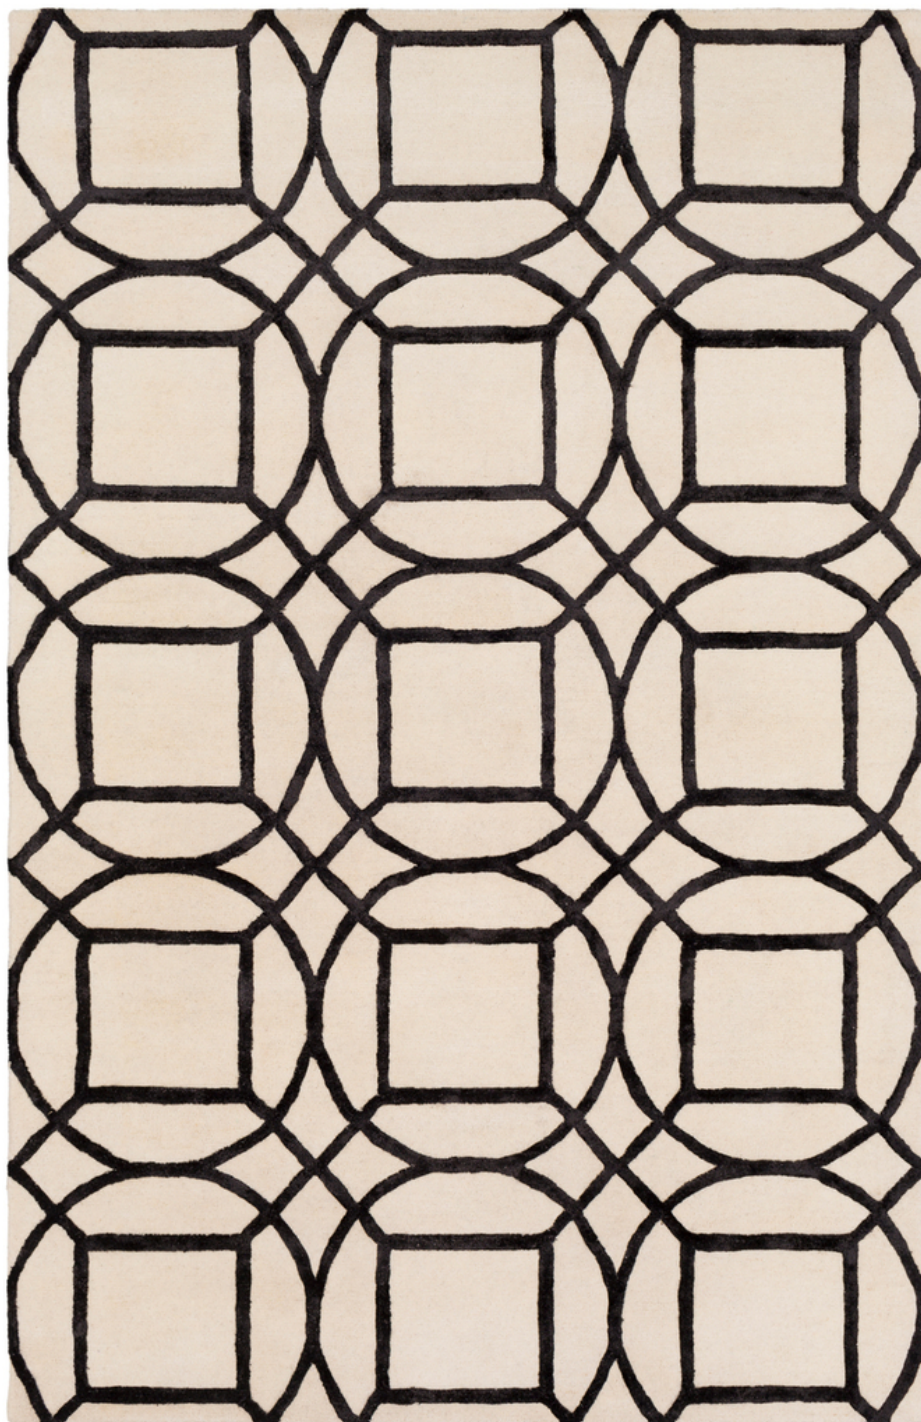

Skyline SKL-2032

CORNER DETAIL

DETAILS

65% Wool, 35% Viscose

Hand Tufted

Medium Pile, 0.39"

Made in India

SIZES AVAILABLE

2' x 3'

5' x 7'6"

8' x 10'

18" Sample