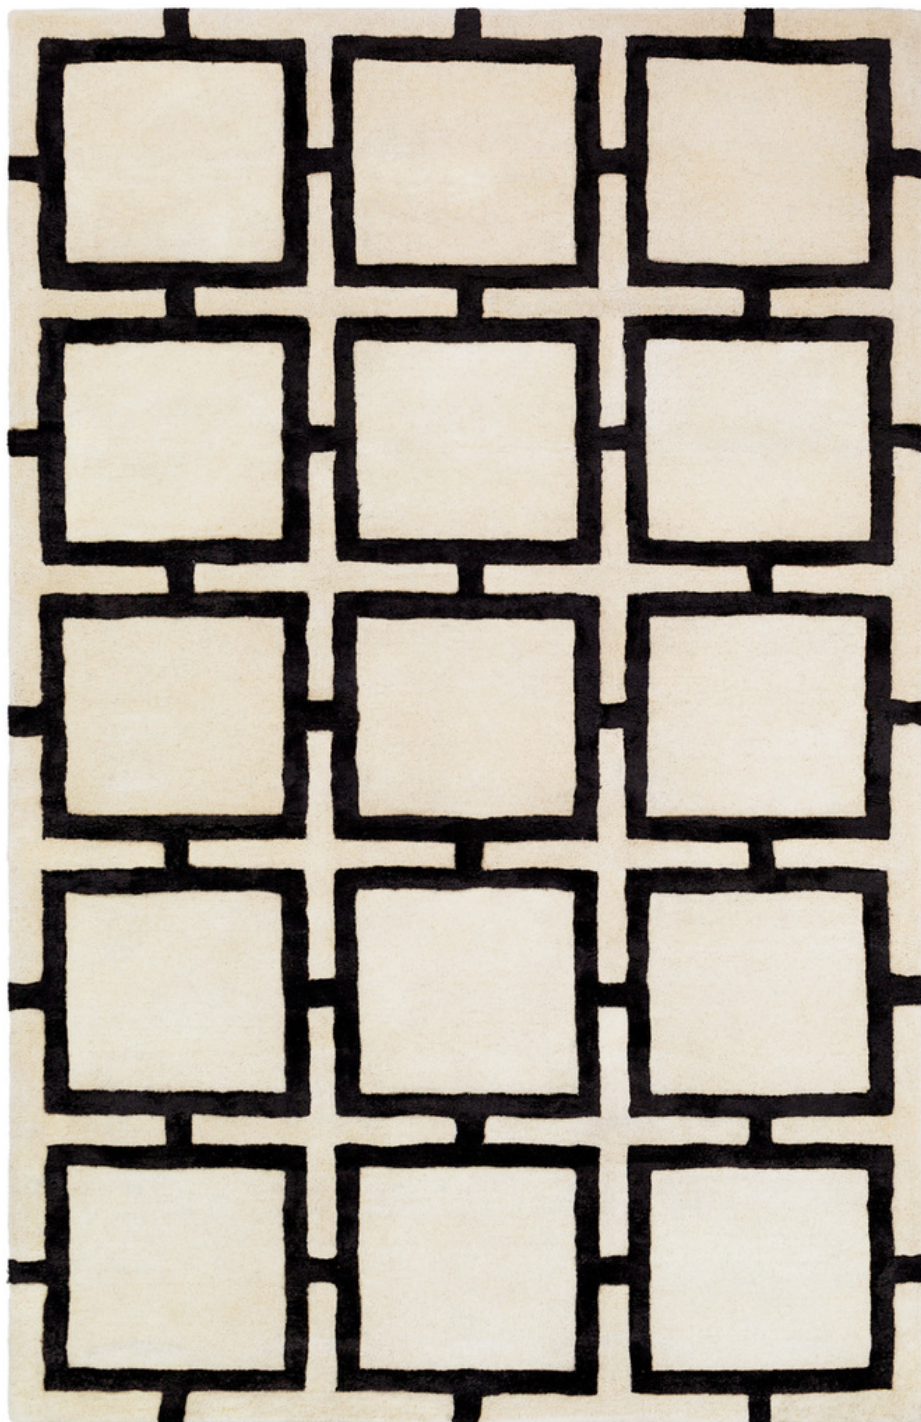

Skyline SKL-2028

CORNER DETAIL

DETAILS

65% Wool, 35% Viscose

Hand Tufted

Medium Pile, 0.39"

Made in India

SIZES AVAILABLE

2' x 3'

5' x 7'6"

8' x 10'

18" Sample