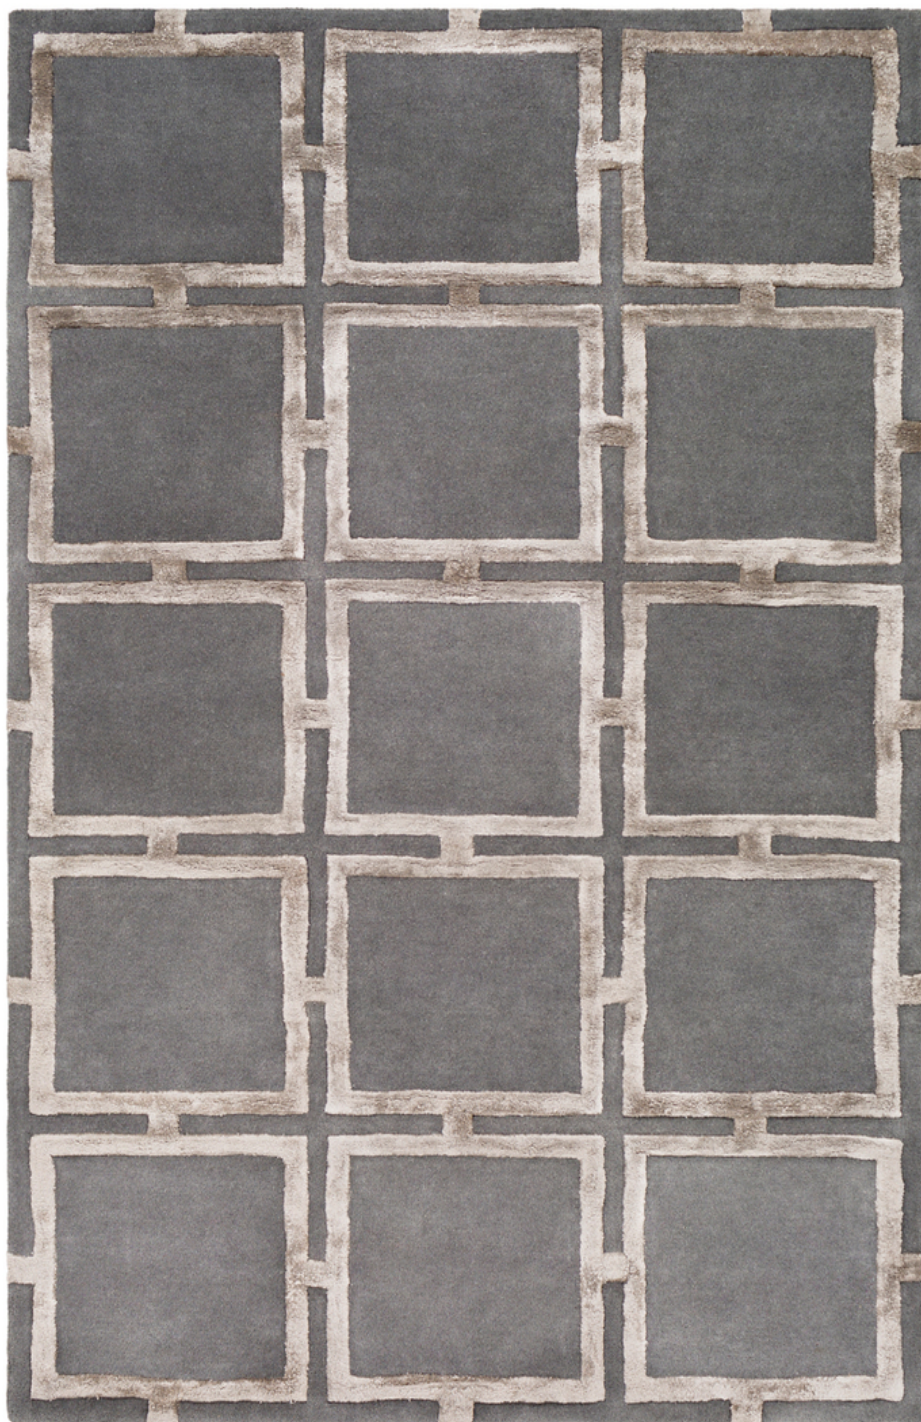

Skyline SKL-2027

CORNER DETAIL

DETAILS

65% Wool, 35% Viscose

Hand Tufted

Medium Pile, 0.39"

Made in India

SIZES AVAILABLE

2' x 3'

5' x 7'6"

8' x 10'

18" Sample