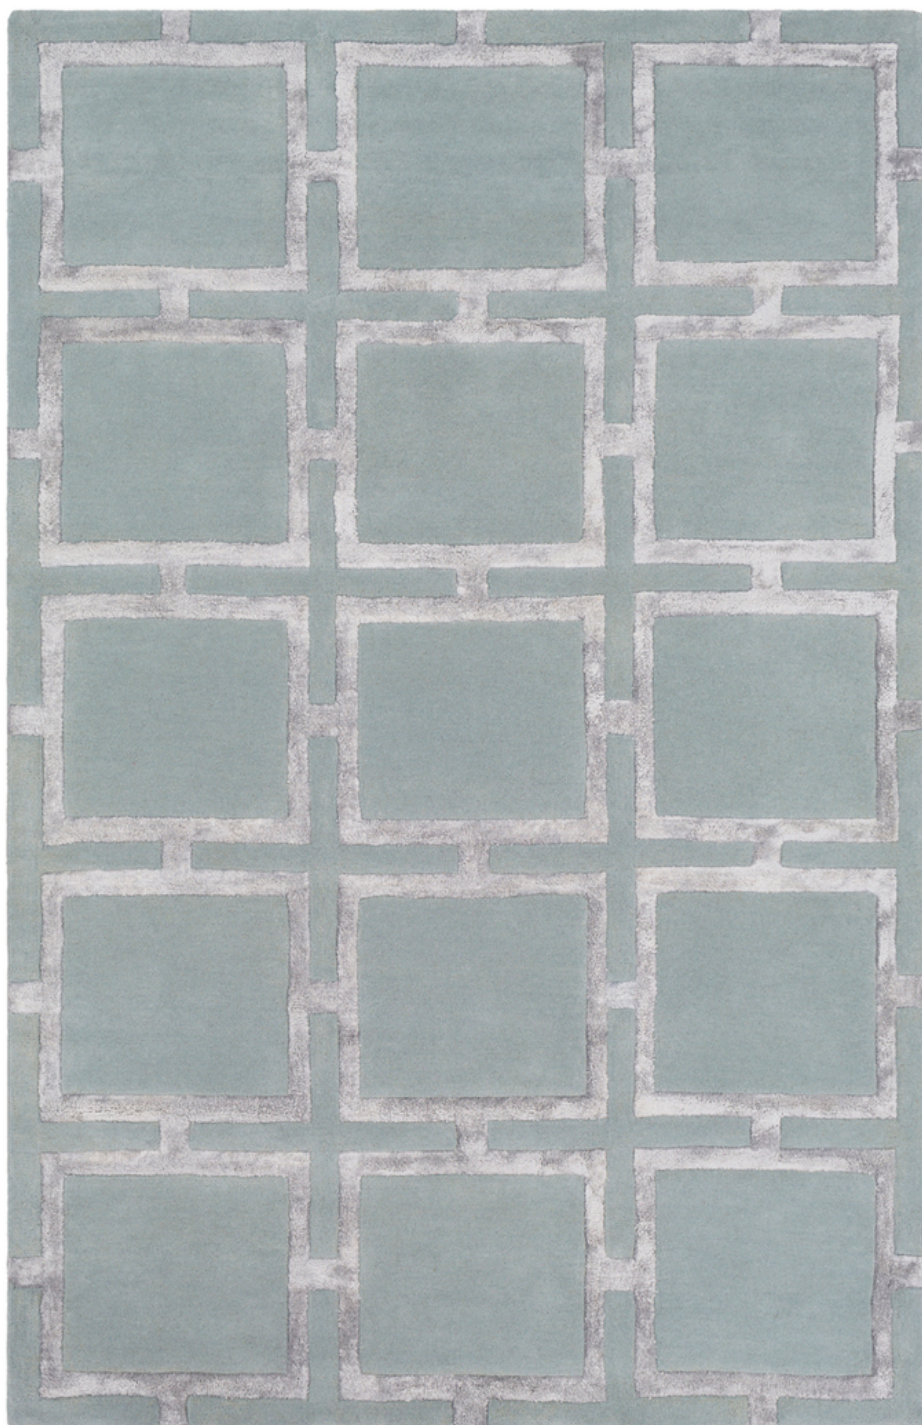

Skyline SKL-2026

CORNER DETAIL

DETAILS

65% Wool, 35% Viscose

Hand Tufted

Medium Pile, 0.39"

Made in India

SIZES AVAILABLE

2' x 3'

5' x 7'6"

8' x 10'

18" Sample