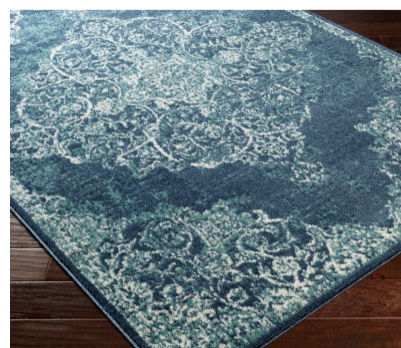

Skagen SKG-2312

CORNER DETAIL

DETAILS

100% Polypropylene

Machine Woven

Medium Pile, 0.31"

Made in Egypt

SIZES AVAILABLE

2' x 2'11"

5'3" x 7'3"

6'7" x 9'

7'10" x 10'2"