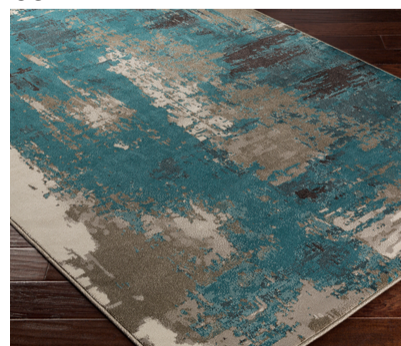

Steinberger SIB-1024

CORNER DETAIL

DETAILS

100% Polypropylene
Machine Woven
Low Pile, 0.35"
Made in Turkey

SIZES AVAILABLE

2' x 3'3"
5'3" x 7'7"
7'10" x 10'10"
18" Sample