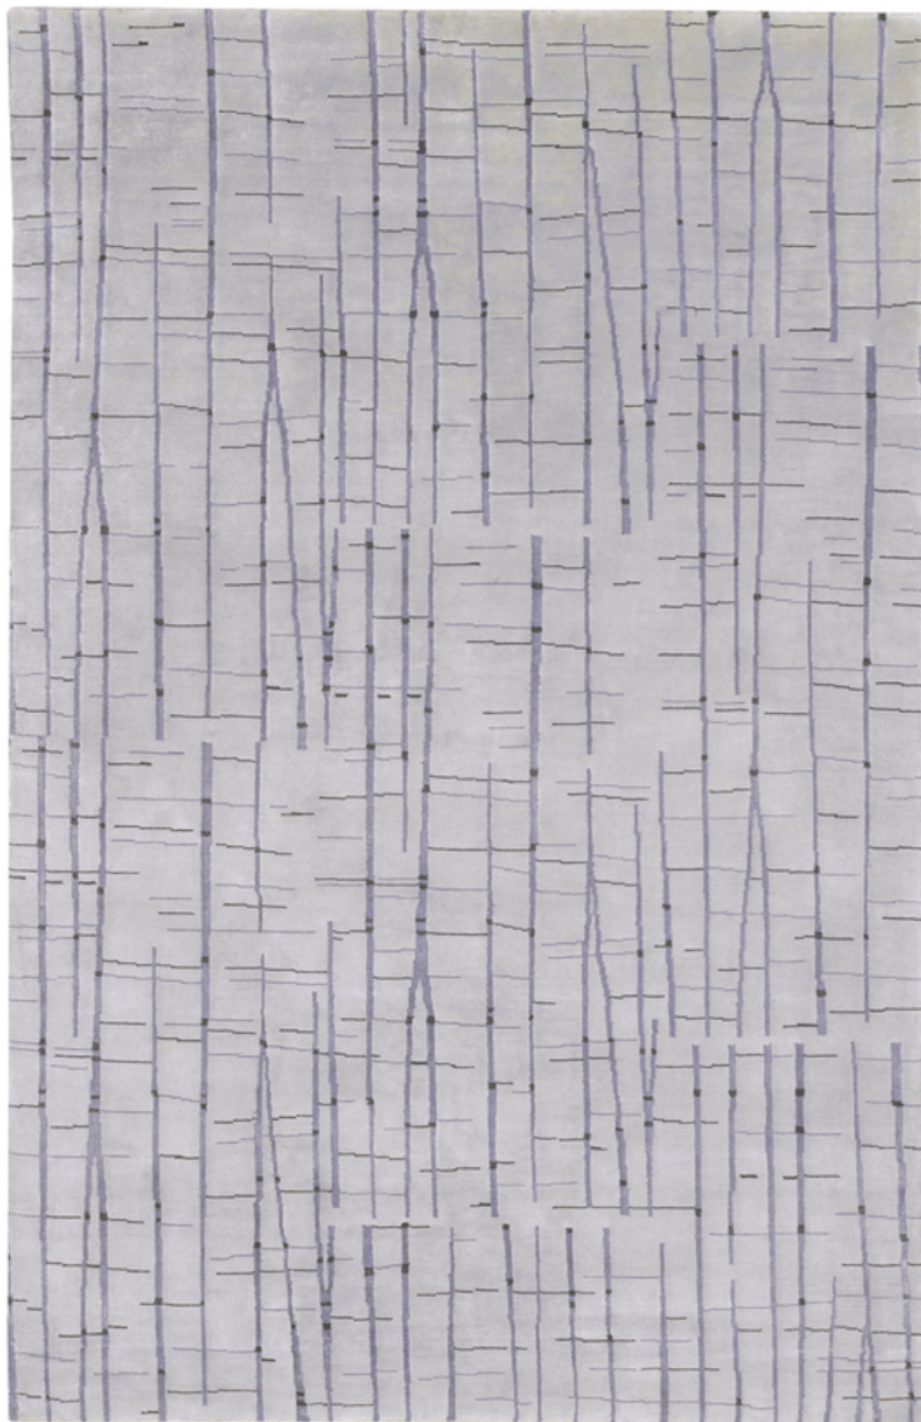

Shibui SH-7404

CORNER DETAIL

DETAILS

70% NZ Wool, 30% Viscose

Hand Knotted

Low Pile, 0.31"

Made in India

SIZES AVAILABLE

2' x 3'

4' x 6'

5' x 8'

8' x 11'

9' x 13'

2'6" x 10'

18" Sample