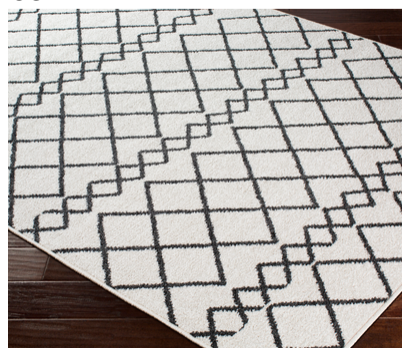

Seville SEV-2320

CORNER DETAIL

DETAILS

100% Polypropylene
Machine Woven
Medium Pile, 0.23"
Made in Egypt

SIZES AVAILABLE

2' x 2'11"
5'3" x 7'3"
7'10" x 10'2"
18" Sample