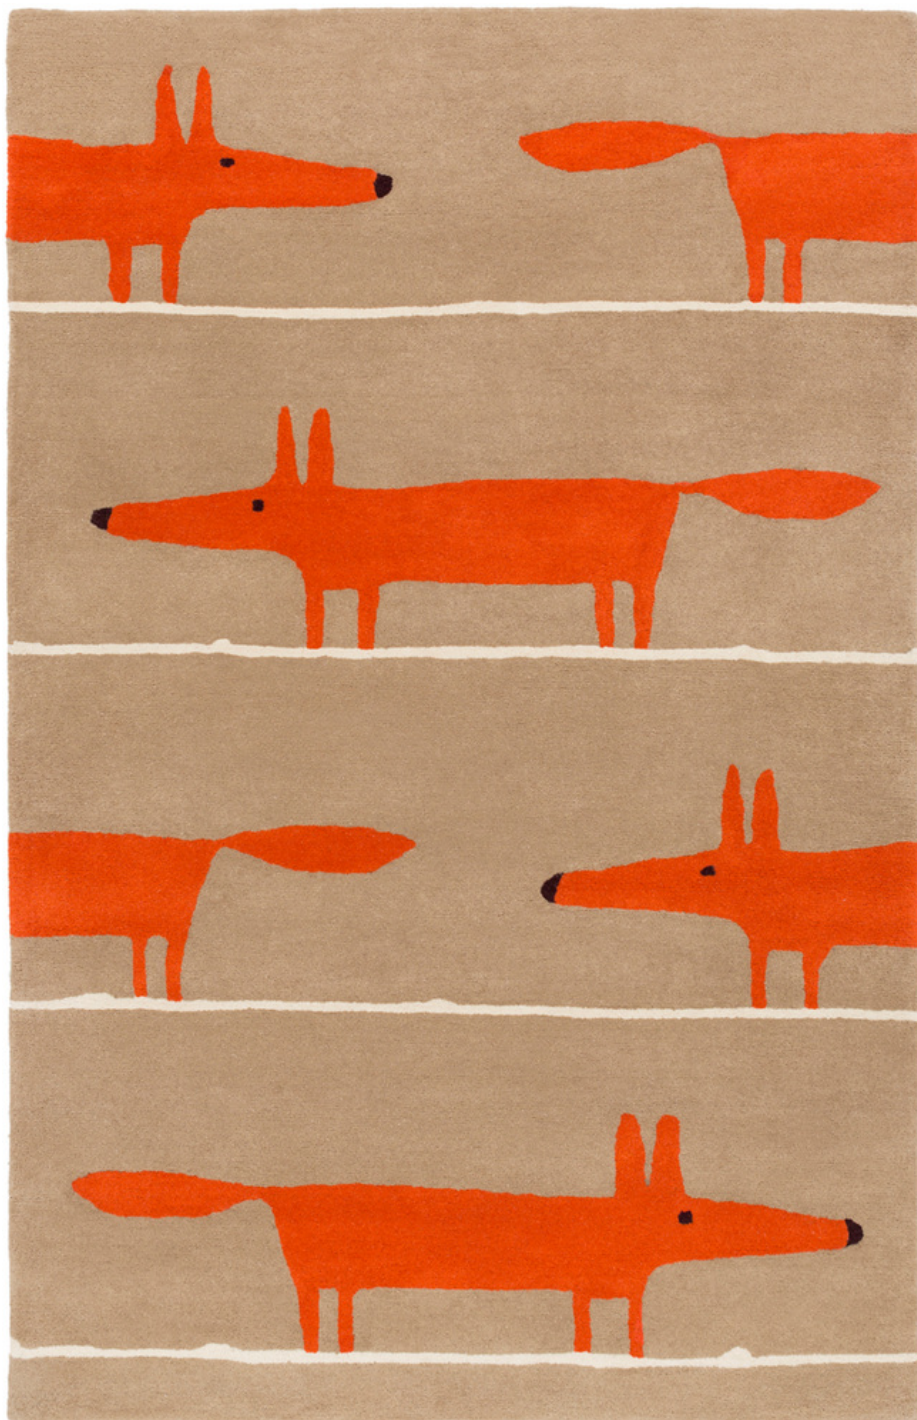

Scion SCI-23

CORNER DETAIL

DETAILS

100% Wool
Hand Tufted
Medium Pile, 0.34"
Made in India

SIZES AVAILABLE

2' x 3'
3'3" x 5'3"
5' x 8'
8' x 11'
18" Sample