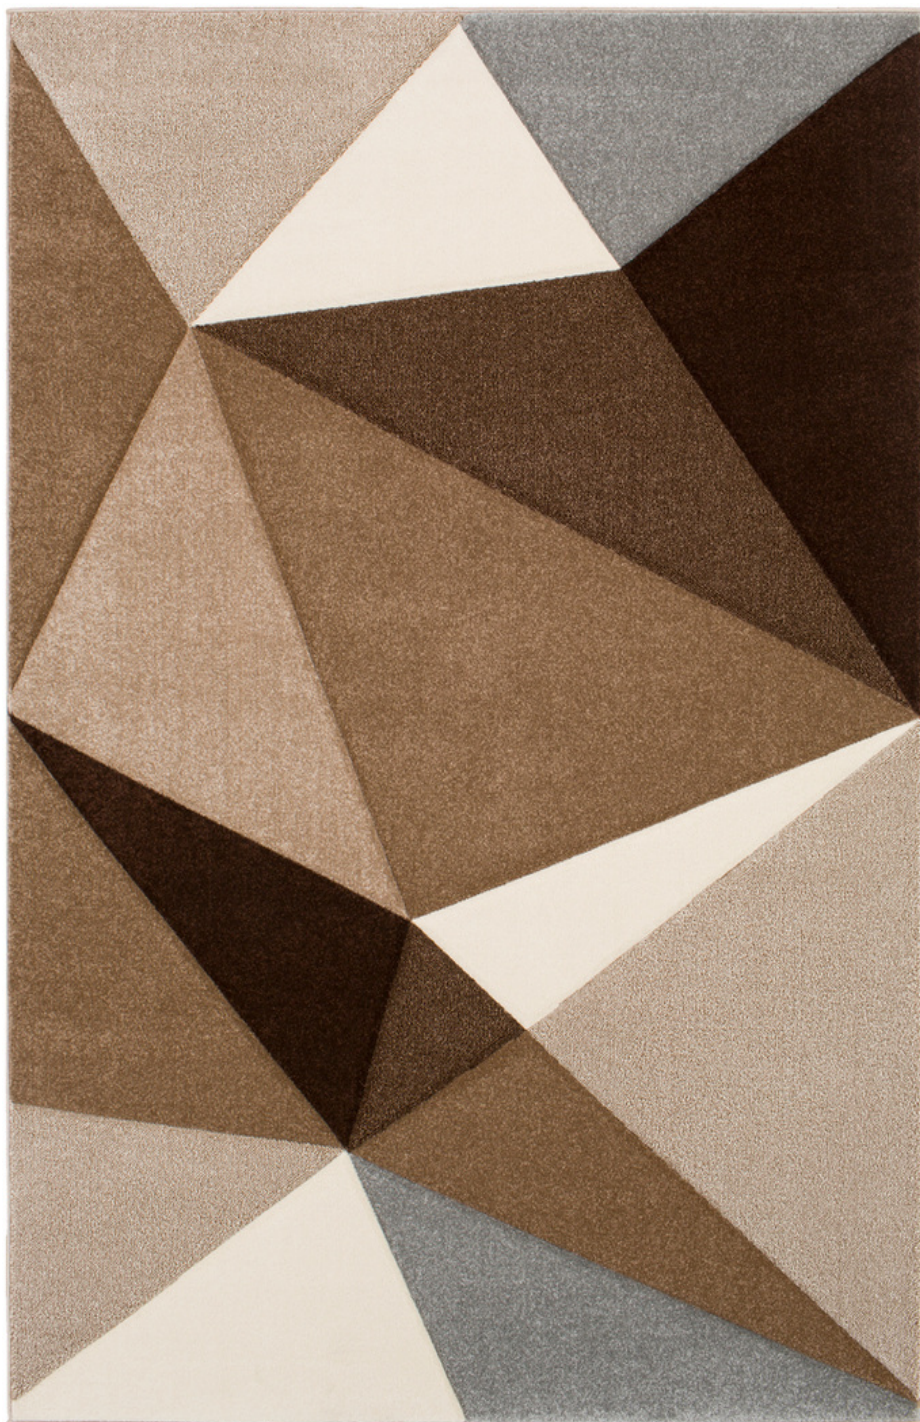

Santa Monica SAC-2314

CORNER DETAIL

DETAILS

100% Polypropylene
Machine Woven
High Pile, 0.51"
Made in Turkey

SIZES AVAILABLE

2' x 2'11"
5'3" x 7'7"
7'10" x 10'2"
2'7" x 7'7"
18" Sample