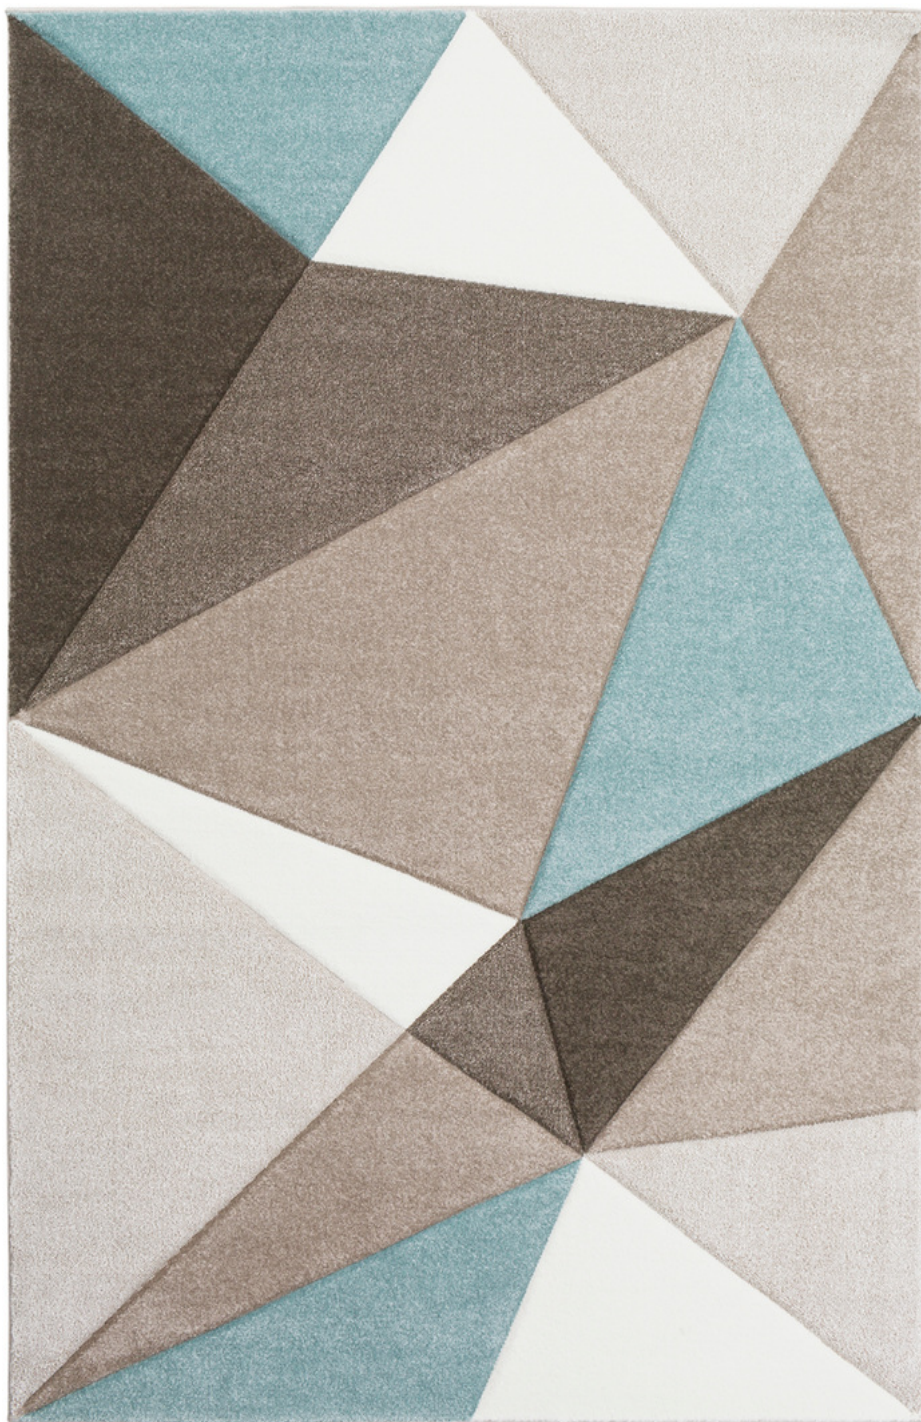

Santa Monica SAC-2304

CORNER DETAIL

DETAILS

100% Polypropylene
Machine Woven
High Pile, 0.51"
Made in Turkey

SIZES AVAILABLE

2' x 2'11"
5'3" x 7'7"
6'7" x 9'
7'10" x 10'2"
2'7" x 7'7"
18" Sample