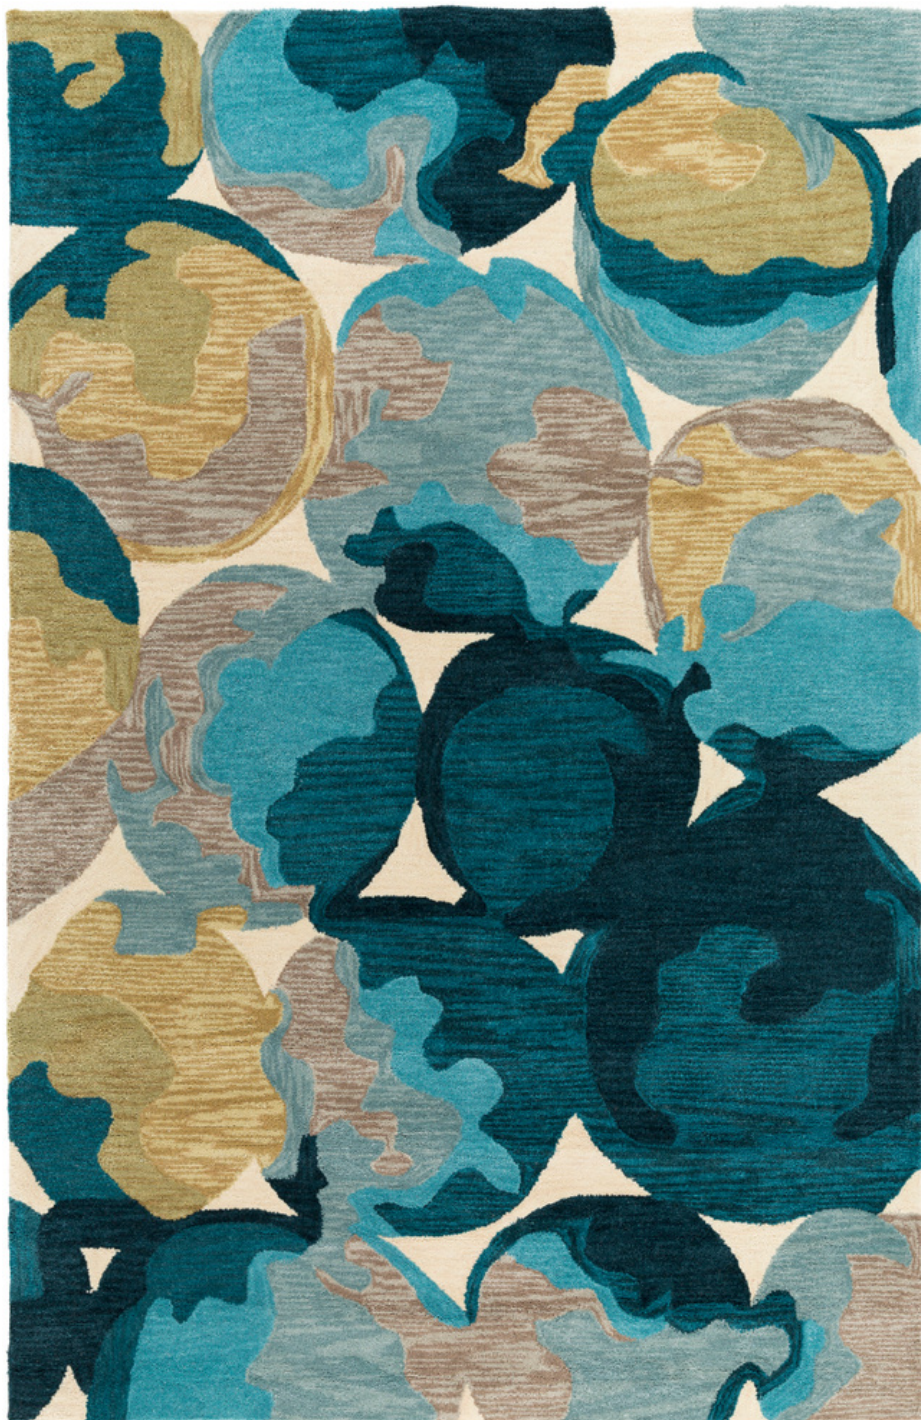

Rivera RVR-1004

CORNER DETAIL

DETAILS

100% Polyester
Hand Tufted
Medium Pile, 0.31"
Made in China

SIZES AVAILABLE

2' x 3'
5' x 7'6"
6' x 9'
8' x 10'
18" Sample