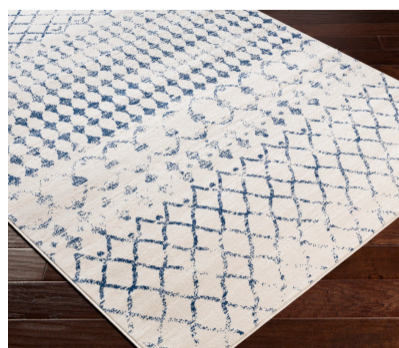

Roma ROM-2342

CORNER DETAIL

DETAILS

100% Polypropylene

Machine Woven

Low Pile, 0.02"

Made in Turkey

SIZES AVAILABLE

5'3" x 7'1"

6'7" x 9'

7'10" x 10'

9' x 12'3"