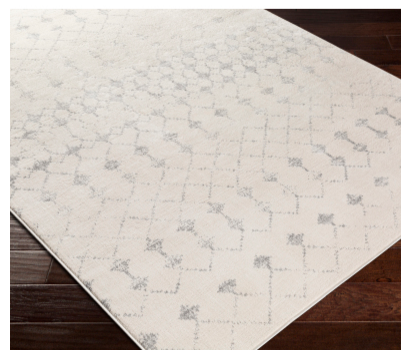

Roma ROM-2334

CORNER DETAIL

DETAILS

100% Polypropylene

Machine Woven

Low Pile, 0.02"

Made in Turkey

SIZES AVAILABLE

5'3" x 7'1"

6'7" x 9'

7'10" x 10'

9' x 12'3"