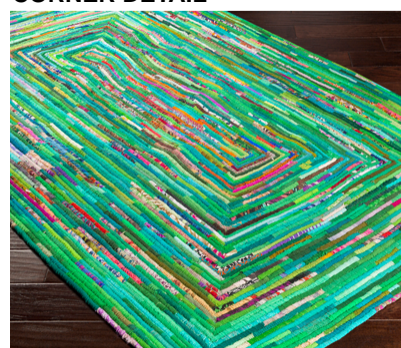

Rumba RMB-1000

CORNER DETAIL

DETAILS

100% Polyester
Hand Loomed
No Pile, 0"
Made in India

SIZES AVAILABLE

2' x 3'
6' x 9'
9' x 13'
18" Sample