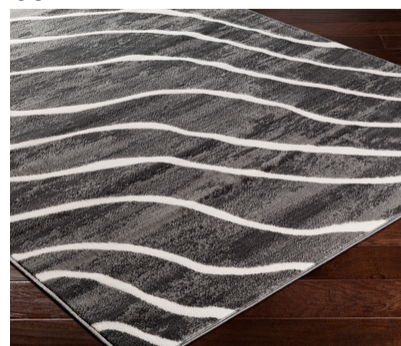

Rabat RBT-2310

CORNER DETAIL

DETAILS

100% Polyester
Machine Woven
High Pile/Low Pile, 0.35"
Made in Turkey

SIZES AVAILABLE

2' x 2'11"
5'3" x 7'3"
7'10" x 10'2"
18" Sample