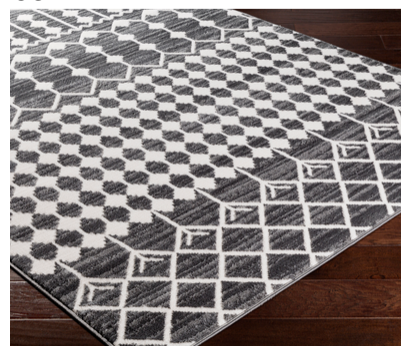

Rabat RBT-2309

CORNER DETAIL

DETAILS

100% Polyester
Machine Woven
High Pile/Low Pile, 0.35"
Made in Turkey

SIZES AVAILABLE

2' x 2'11"
5'3" x 7'3"
7'10" x 10'2"
18" Sample