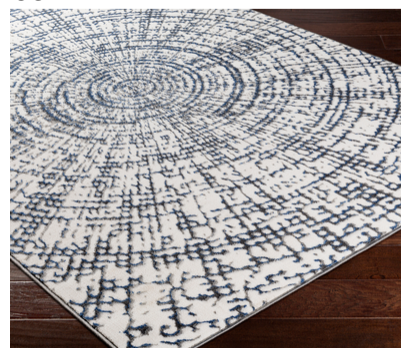

Rabat RBT-2301

CORNER DETAIL

DETAILS

100% Polyester
Machine Woven
High Pile/Low Pile, 0.35"
Made in Turkey

SIZES AVAILABLE

2' x 2'11"
5'3" x 7'3"
7'10" x 10'2"
18" Sample