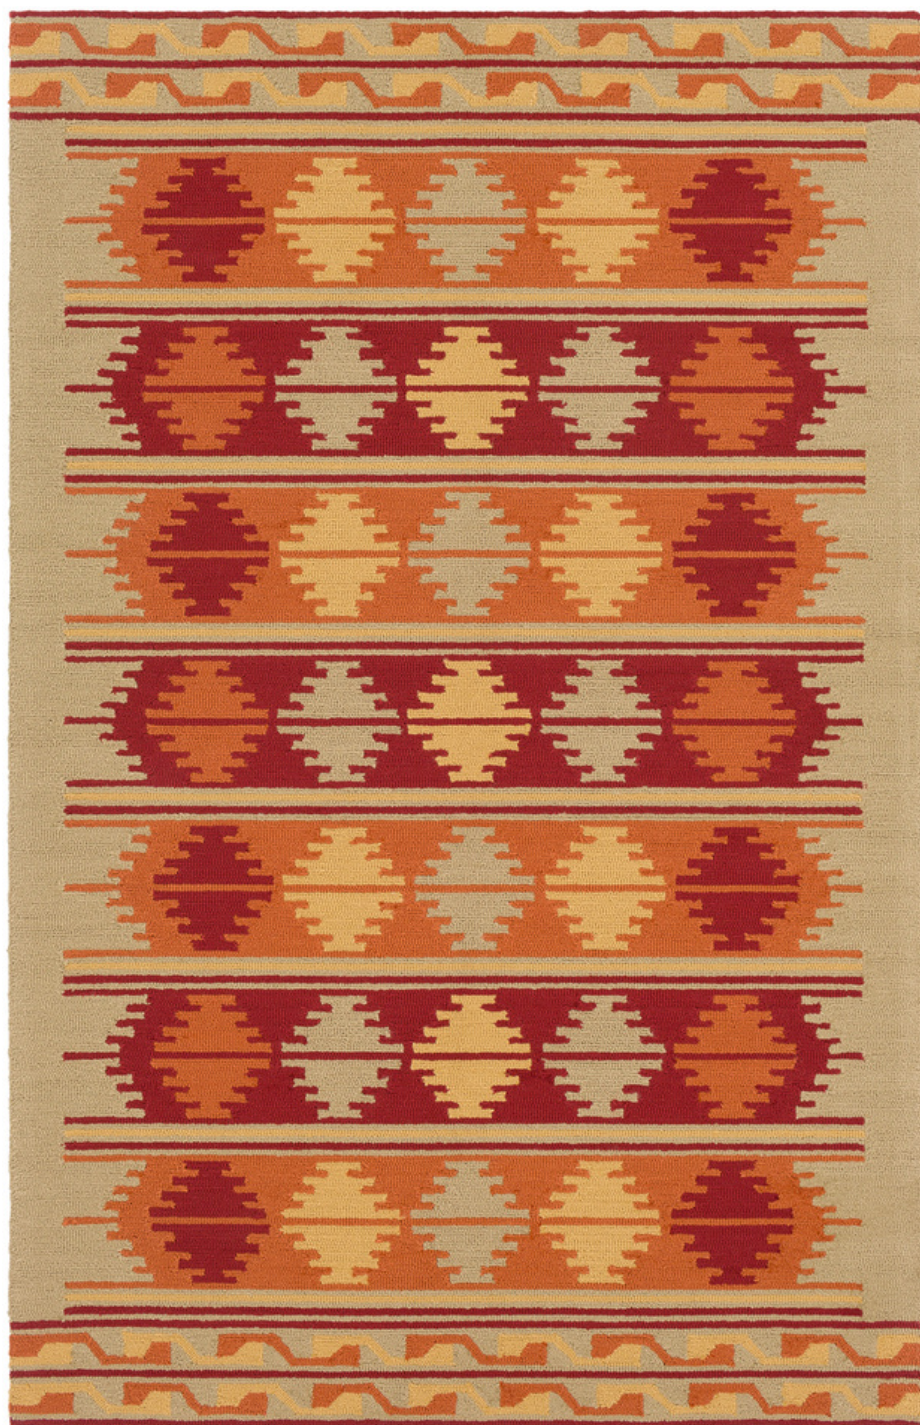

## Rain RAI-1273

CORNER DETAIL

### DETAILS

100% Polypropylene  
Hand Hooked  
Medium Pile, 0.25"  
Made in China

### SIZES AVAILABLE

2' x 3'  
3' x 5'  
5' x 8'  
8' x 10'  
9' x 12'  
8' Round  
18" Sample