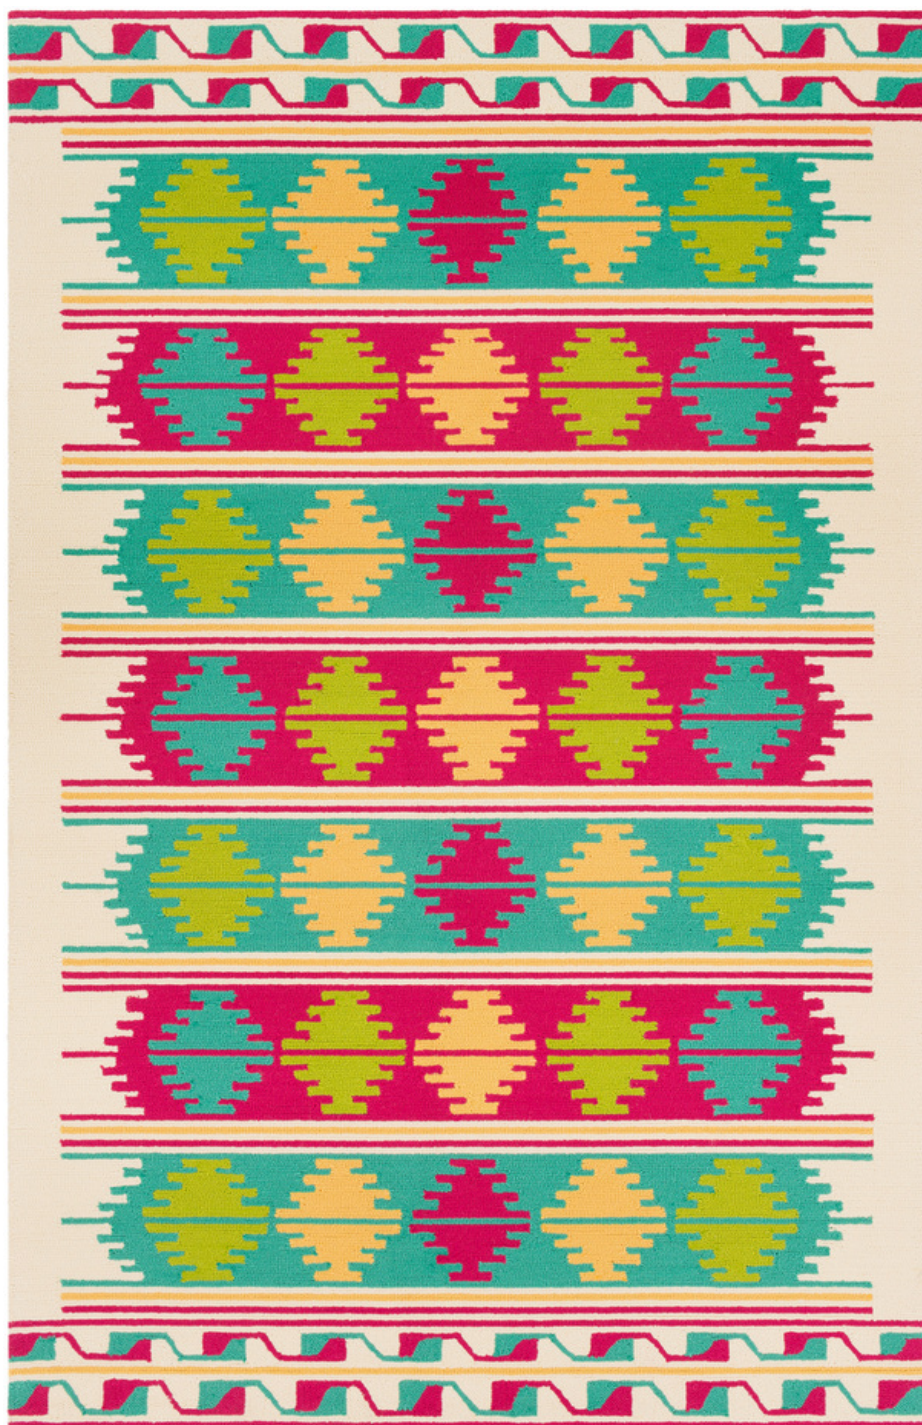

Rain RAI-1272

CORNER DETAIL

DETAILS

100% Polypropylene
Hand Hooked
Medium Pile, 0.25"
Made in China

SIZES AVAILABLE

2' x 3'
3' x 5'
5' x 8'
8' x 10'
9' x 12'
8' Round
18" Sample