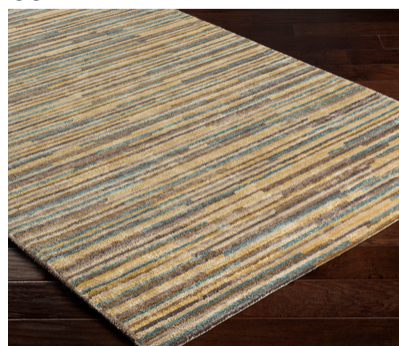

## Quartz QTZ-5034

**CORNER DETAIL**

### DETAILS

100% Viscose  
Hand Tufted  
Low Pile, 0.25"  
Made in India

### SIZES AVAILABLE

2' x 3'	12' x 15'
3' x 5'	2'6" x 8'
4' x 6'	2'6" x 10'
5' x 7'6"	18" Sample
6' x 9'	
8' x 10'	
9' x 13'	