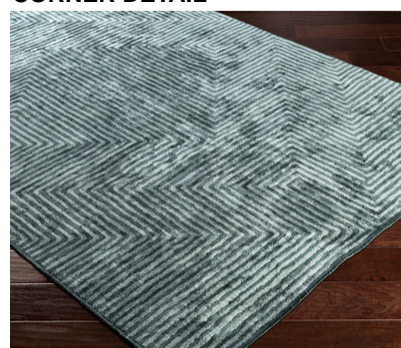

Quartz QTZ-5030

CORNER DETAIL

DETAILS

100% Viscose
Hand Tufted
Low Pile, 0.25"
Made in India

SIZES AVAILABLE

2' x 3'	12' x 15'
3' x 5'	2'6" x 8'
4' x 6'	2'6" x 10'
5' x 7'6"	18" Sample
6' x 9'	
8' x 10'	
9' x 13'	