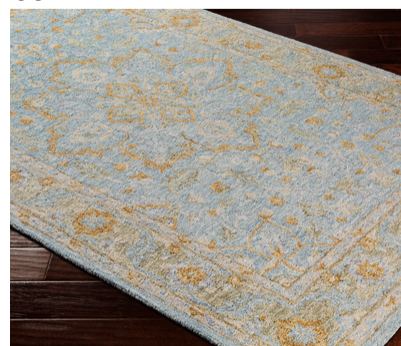

Panipat PNP-2309

CORNER DETAIL

DETAILS

100% Wool
Hand Hooked
Low Pile, 0.25"
Made in India

SIZES AVAILABLE

2' x 3'
5' x 7'6"
8' x 10'
9' x 12'
18" Sample