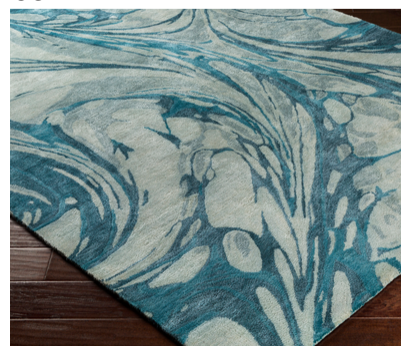

## Pisces PIS-1004

**CORNER DETAIL**

### DETAILS

95% Wool, 5% Viscose

Hand Tufted

Medium Pile, 0.39"

Made in India

### SIZES AVAILABLE

2' x 3'

5' x 7'6"

8' x 10'

18" Sample