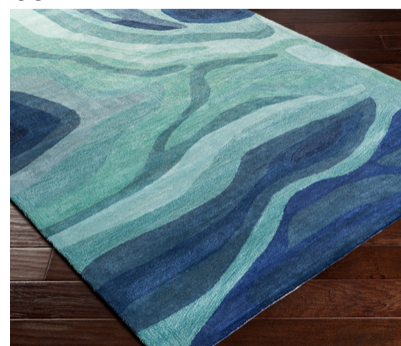

Pigments PGM-3003

CORNER DETAIL

DETAILS

75% Polyester, 25% Viscose

Hand Tufted

Medium Pile, 0.43"

Made in China

SIZES AVAILABLE

2' x 3'

3'6" x 5'6"

5' x 8'

6' x 9'

8' x 11'

9' x 13'

2'6" x 8'

18" Sample