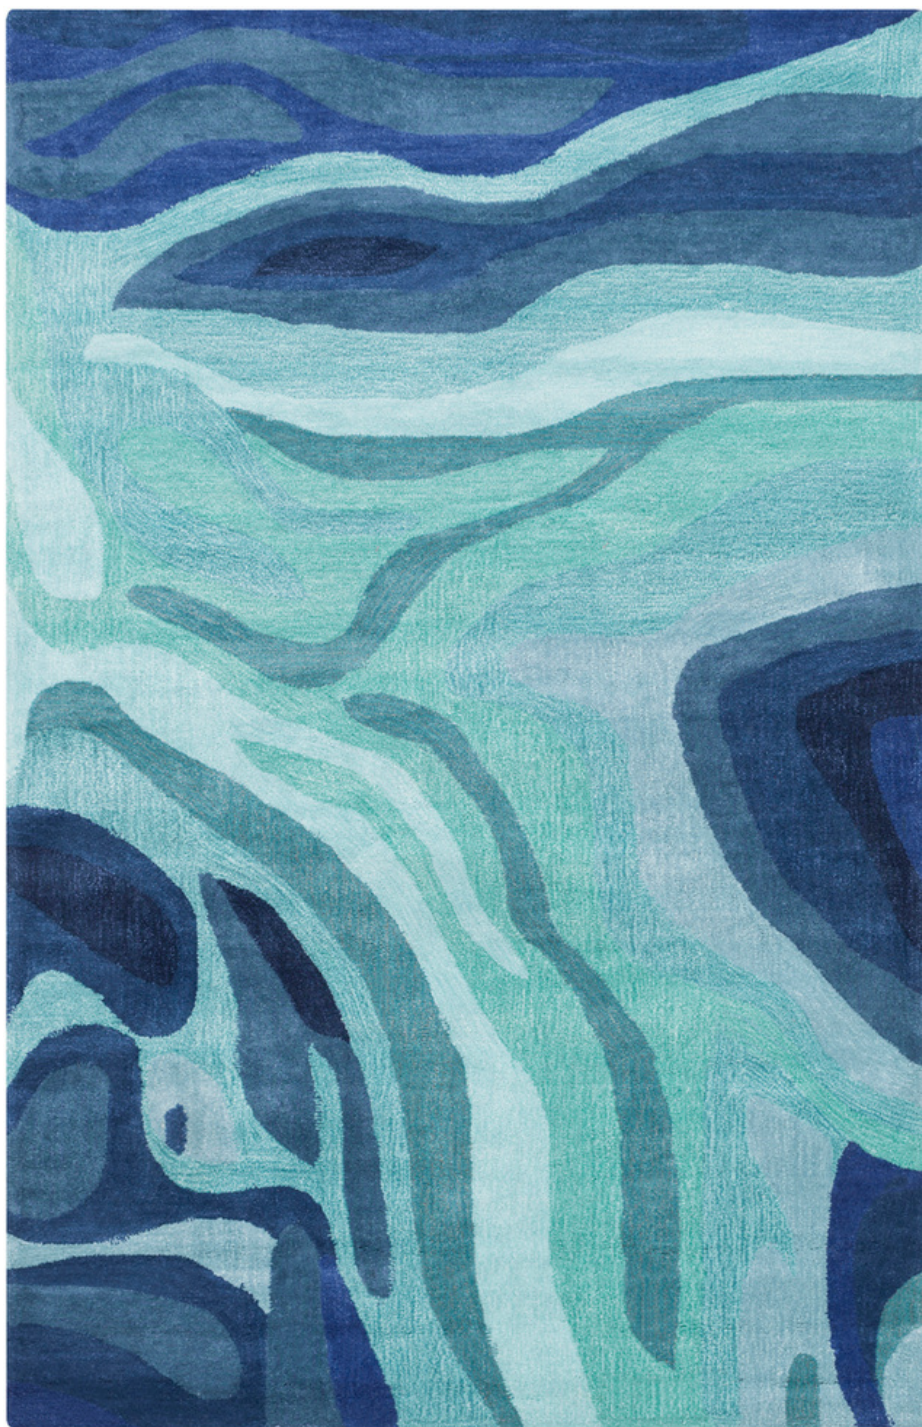

Pigments PGM-3003

CORNER DETAIL

DETAILS

75% Polyester, 25% Viscose

Hand Tufted

Medium Pile, 0.43"

Made in China

SIZES AVAILABLE

2' x 3'

3'6" x 5'6"

5' x 8'

6' x 9'

8' x 11'

9' x 13'

2'6" x 8'

18" Sample