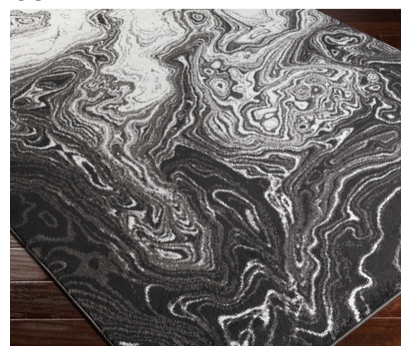

Pepin PEI-1014

CORNER DETAIL

DETAILS

100% Polypropylene
Machine Woven
Low Pile, 0.43"
Made in Turkey

SIZES AVAILABLE

2' x 2'11"
5'3" x 7'7"
7'10" x 10'
18" Sample