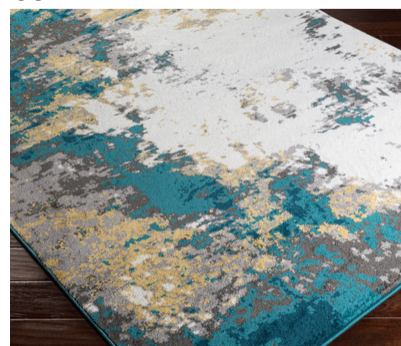

Pepin PEI-1012

CORNER DETAIL

DETAILS

100% Polypropylene
Machine Woven
Low Pile, 0.43"
Made in Turkey

SIZES AVAILABLE

2' x 2'11"
5'3" x 7'7"
6'7" x 9'
7'10" x 10'
18" Sample