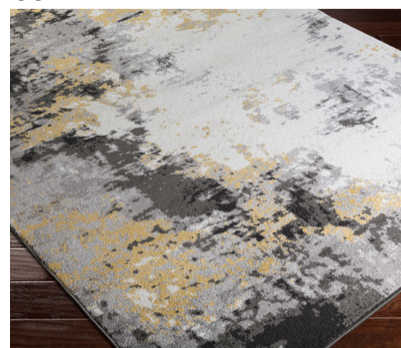

Pepin PEI-1011

CORNER DETAIL

DETAILS

100% Polypropylene
Machine Woven
Low Pile, 0.43"
Made in Turkey

SIZES AVAILABLE

2' x 2'11"
5'3" x 7'7"
7'10" x 10'
18" Sample