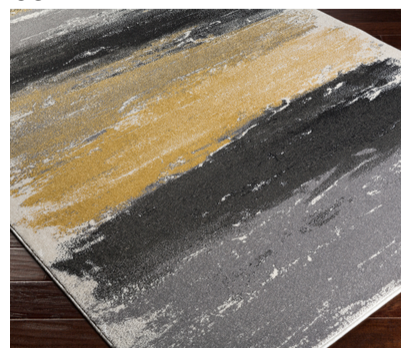

Pepin PEI-1008

CORNER DETAIL

DETAILS

100% Polypropylene

Machine Woven

Low Pile, 0.43"

Made in Turkey

SIZES AVAILABLE

2' x 2'11"

5'3" x 7'7"

6'7" x 9'

7'10" x 10'

18" Sample