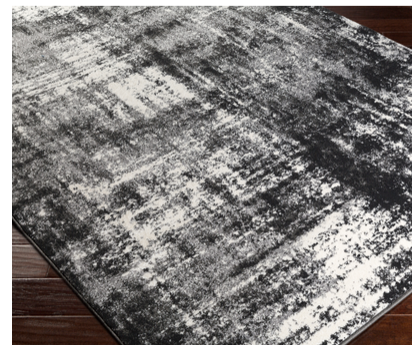

## Pepin PEI-1006

**CORNER DETAIL**

### **DETAILS**

100% Polypropylene  
Machine Woven  
Low Pile, 0.43"  
Made in Turkey

### **SIZES AVAILABLE**

2' x 2'11"  
5'3" x 7'7"  
7'10" x 10'  
18" Sample