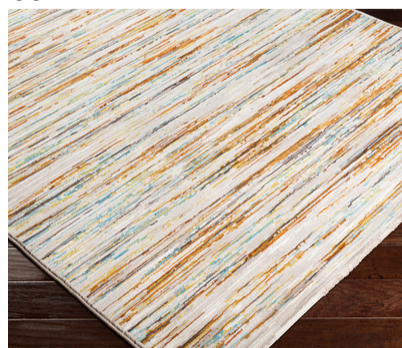

Peachtree PCH-1014

CORNER DETAIL

DETAILS

60% Polypropylene, 40% Polyester

Machine Woven

Medium Pile, 0.34"

Made in Belgium

SIZES AVAILABLE

2' x 2'11"

5'3" x 7'7"

7'10" x 10'

9'2" x 12'10"

2'7" x 7'10"

18" Sample