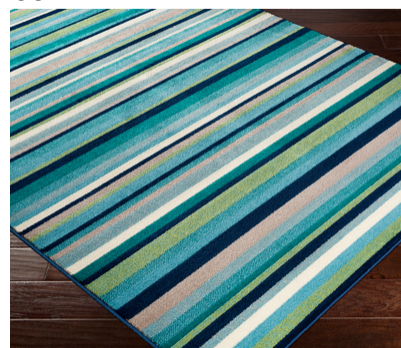

Paramount PAR-1117

CORNER DETAIL

DETAILS

100% Polypropylene

Machine Woven

Low Pile, 0.31"

Made in Egypt

SIZES AVAILABLE

1'10" x 2'11"

5'3" x 7'9"

6'7" x 9'6"

7'10" x 11'2"

8'10" x 12'10"

2'2" x 7'7"

18" Sample