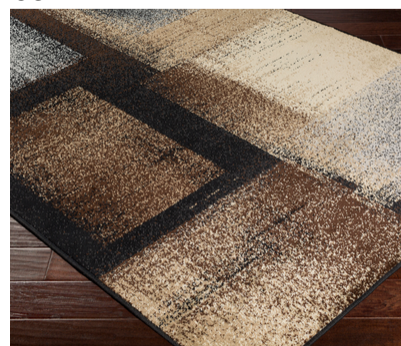

Paramount PAR-1086

CORNER DETAIL

DETAILS

100% Polypropylene
Machine Woven
Low Pile, 0.31"
Made in Egypt

SIZES AVAILABLE

1'10" x 2'11"
5'3" x 7'9"
6'7" x 9'6"
7'10" x 11'2"
8'10" x 12'10"
2'2" x 7'7"
18" Sample